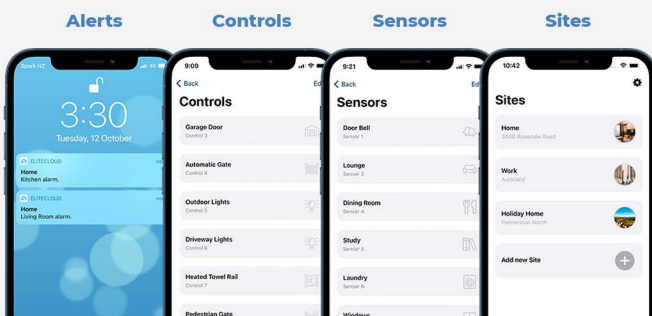

EliteControl 'Infinity Series' provides an unprecedented level of alarm, access & automation integration. This flexibility makes the EC paramount for general residential to luxurious homes & small to medium commercial premises.

Infinity series is completely modular, creating a versatile solution that saves excess hardware & labour in every installation.

Kit Includes

2/5 Year **Warranty**

- EC security & control panel
- EC-KP B slimline touch interface keypad
- OPT-FLX-S-ST sensor x 2
- DM12-7.5 SLA battery
- PS209-R internal & EC-SIREN external sounders
- EC-PLAS CAB enclosure with 16VAC 1.4A supply

Optional App Interface Upgrade

EliteCloud

www.elitecloud.co.nz

- Plug & Play
- Pre-programmed
- Push notification alerts
- Apple or Android Compatible
- Proudly NZ Designed & Manufactured
- Select from more than 80 notification options
- Bank level encryption
- Hardware sold separately (order code EC-IoT)

EliteCloud